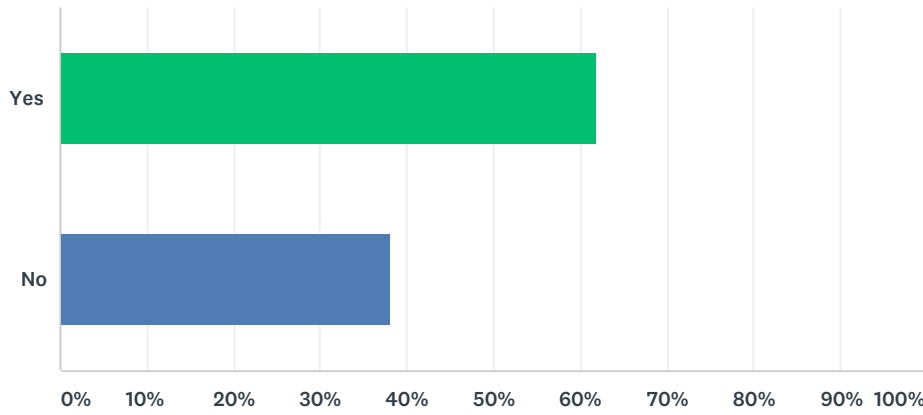

Q5 Are you using DkIT Library to study for the pleasure of study?

Answered: 50 Skipped: 1

ANSWER CHOICES	RESPONSES	
Yes	62.00%	31
No	38.00%	19
TOTAL		50