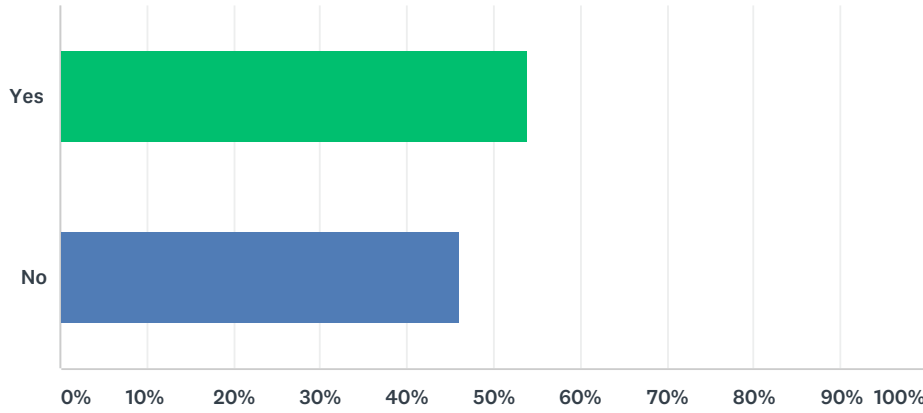

Q3 Are you currently a student of another College?

Answered: 50 Skipped: 1

ANSWER CHOICES	RESPONSES	
Yes	54.00%	27
No	46.00%	23
TOTAL		50