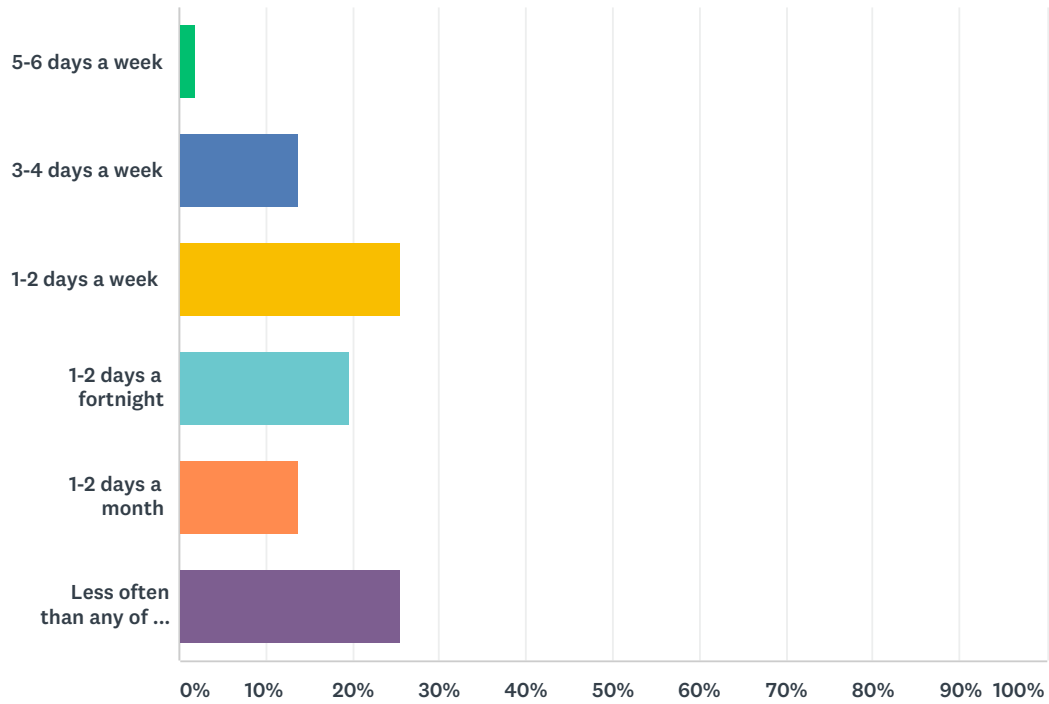

Q1 Why do you use DkIT Library?

Answered: 42 Skipped: 9

ANSWER CHOICES	RESPONSES	
To access books	57.14%	24
To study	38.10%	16
To use the PCs/WiFi	4.76%	2
Other (please explain)	0.00%	0
TOTAL		42

Q2 On average, how often do you visit Dundalk IT Library?

Answered: 51 Skipped: 0

ANSWER CHOICES	RESPONSES	
5-6 days a week	1.96%	1
3-4 days a week	13.73%	7
1-2 days a week	25.49%	13
1-2 days a fortnight	19.61%	10
1-2 days a month	13.73%	7
Less often than any of the above	25.49%	13
TOTAL		51