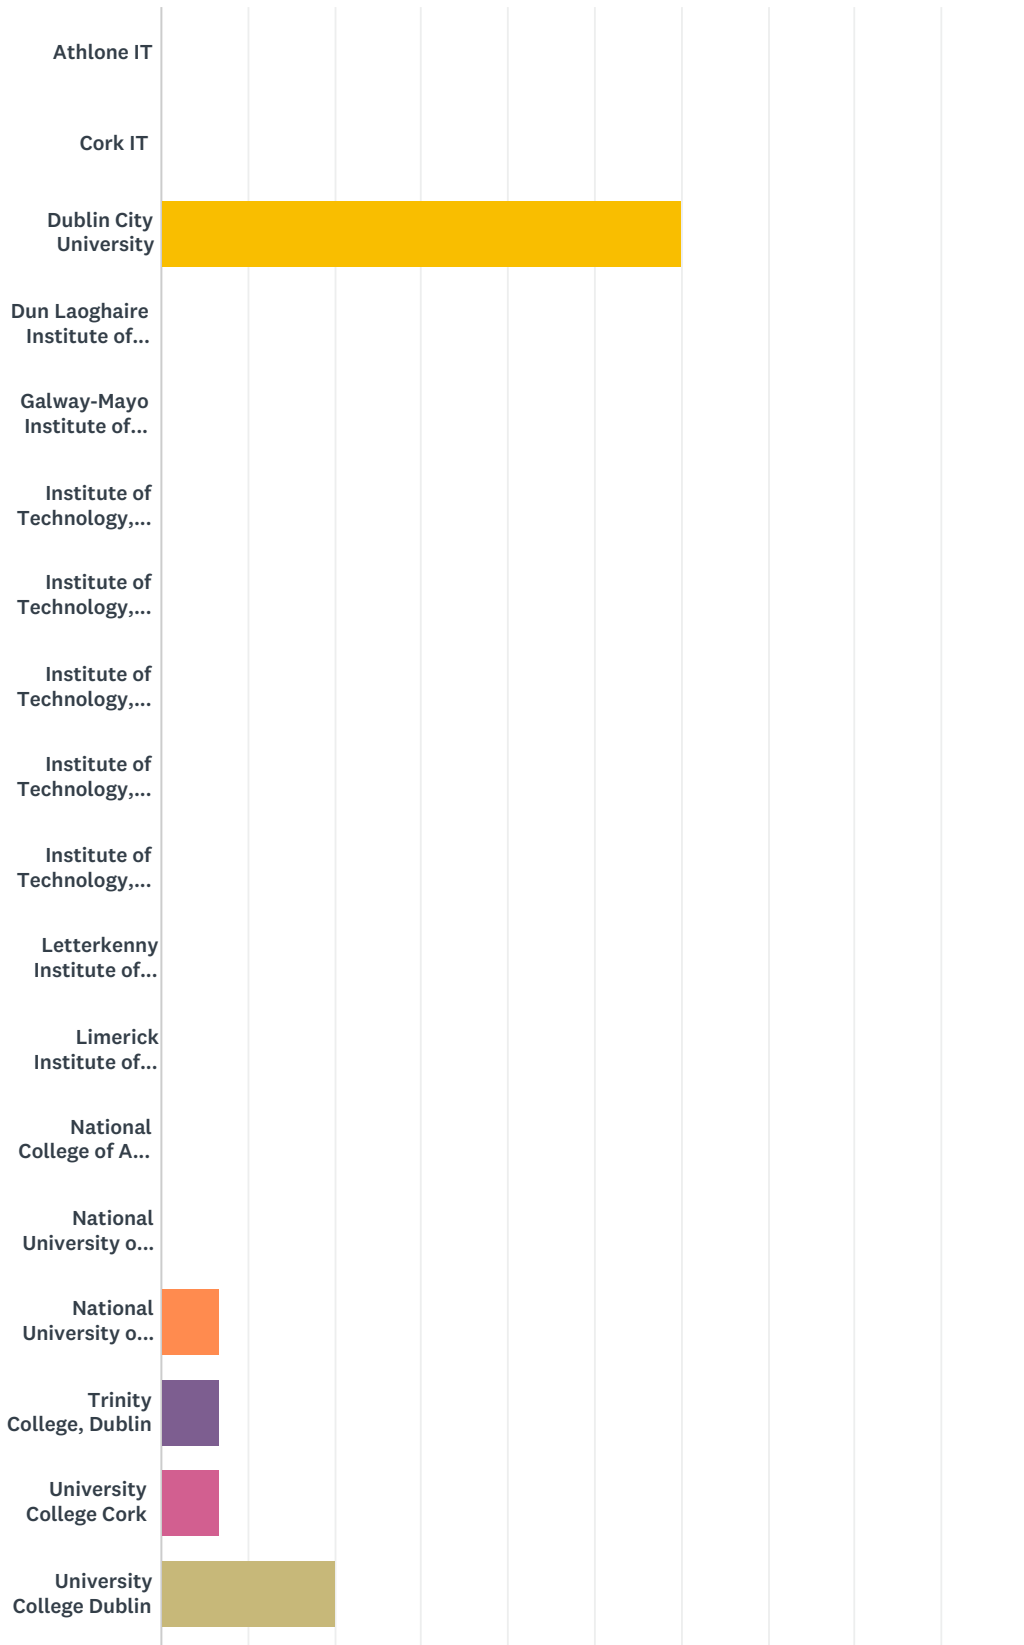

Q3 Are you currently a student of another College?

Answered: 50 Skipped: 1

ANSWER CHOICES	RESPONSES	
Yes	54.00%	27
No	46.00%	23
TOTAL		50

Q4 If you answered Yes to Question 1, please select the relevant College from the list below

Answered: 15 Skipped: 36

ANSWER CHOICES	RESPONSES	
Athlone IT	0.00%	0
Cork IT	0.00%	0
Dublin City University	60.00%	9
Dun Laoghaire Institute of Art, Design and Technology	0.00%	0
Galway-Mayo Institute of Technology	0.00%	0
Institute of Technology, Blanchardstown	0.00%	0
Institute of Technology, Carlow	0.00%	0
Institute of Technology, Sligo	0.00%	0
Institute of Technology, Tallaght	0.00%	0
Institute of Technology, Tralee	0.00%	0
Letterkenny Institute of Technology	0.00%	0
Limerick Institute of Technology	0.00%	0
National College of Art and Design	0.00%	0
National University of Ireland, Galway	0.00%	0
National University of Ireland, Maynooth	6.67%	1
Trinity College, Dublin	6.67%	1
University College Cork	6.67%	1
University College Dublin	20.00%	3
University of Limerick	0.00%	0
Waterford Institute of Technology	0.00%	0
TOTAL		15