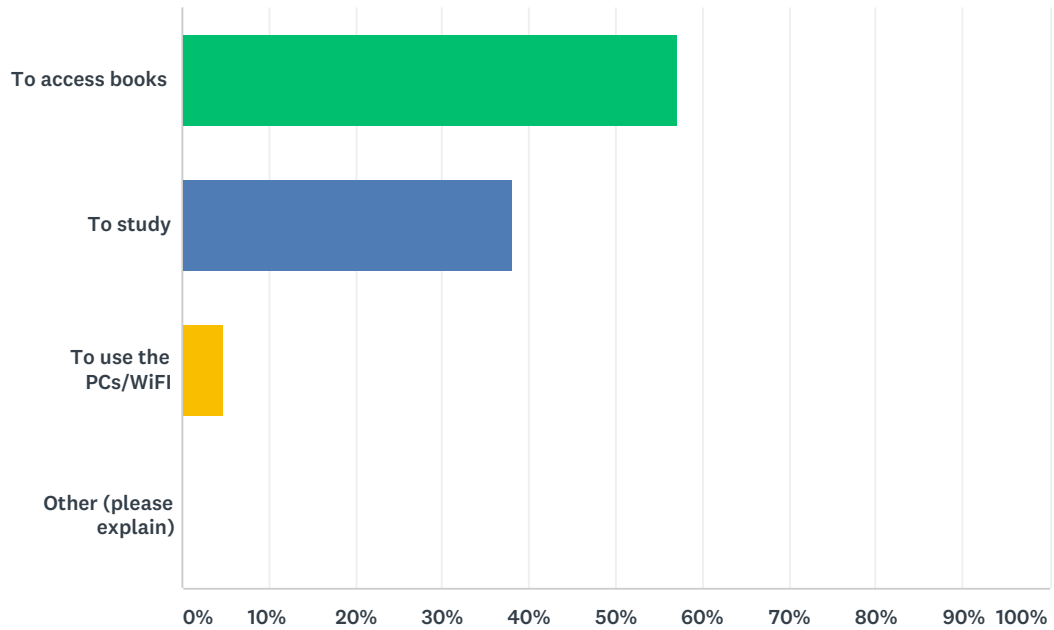

Q1 Why do you use DkIT Library?

Answered: 42 Skipped: 9

ANSWER CHOICES	RESPONSES	
To access books	57.14%	24
To study	38.10%	16
To use the PCs/WiFi	4.76%	2
Other (please explain)	0.00%	0
TOTAL		42

Q2 On average, how often do you visit Dundalk IT Library?

Answered: 51 Skipped: 0

ANSWER CHOICES	RESPONSES	
5-6 days a week	1.96%	1
3-4 days a week	13.73%	7
1-2 days a week	25.49%	13
1-2 days a fortnight	19.61%	10
1-2 days a month	13.73%	7
Less often than any of the above	25.49%	13
TOTAL		51